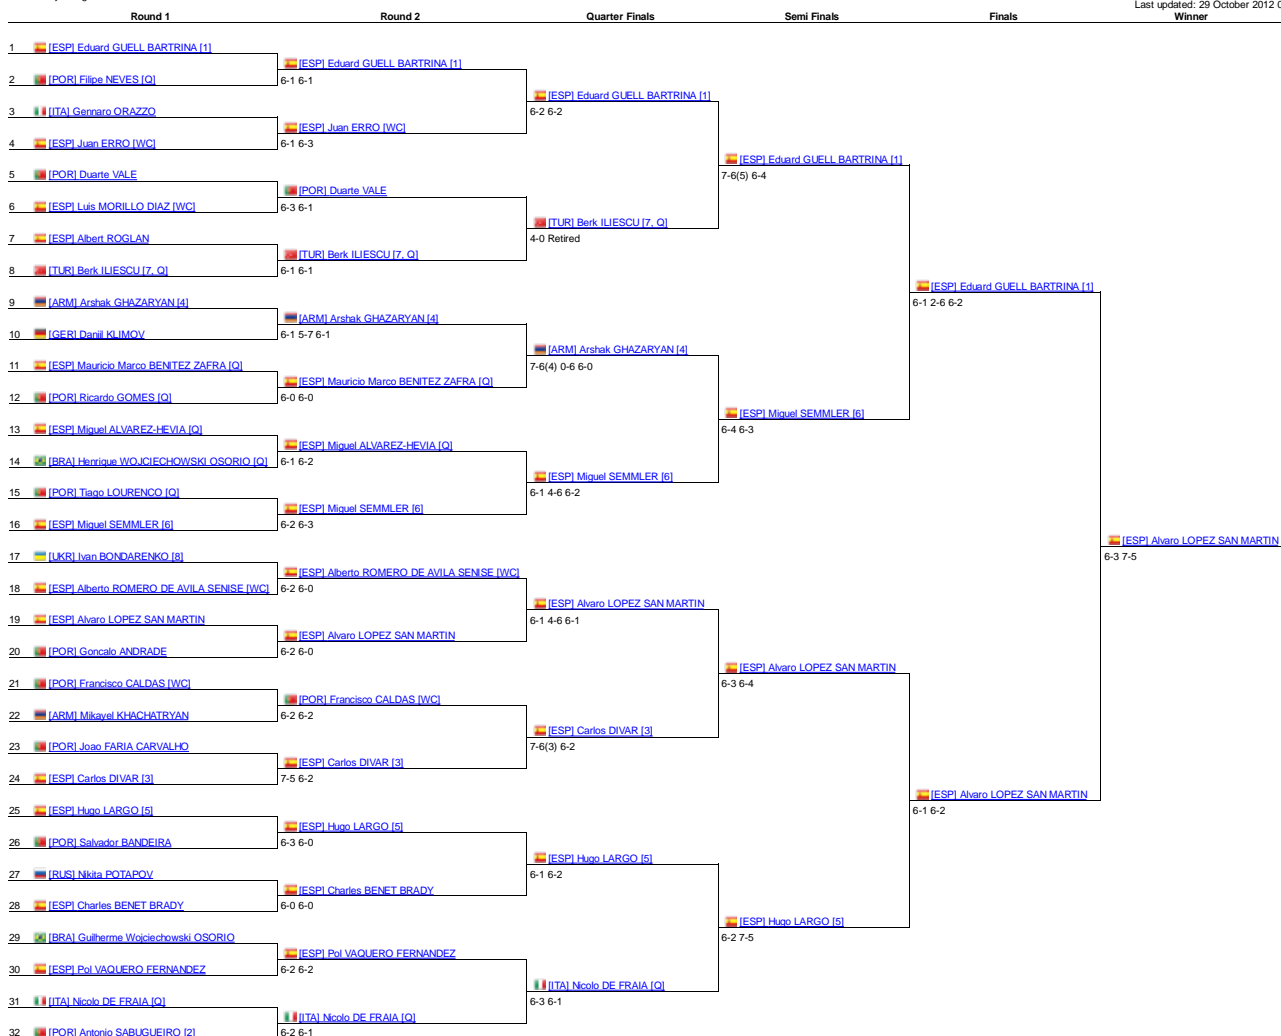

BS16 - Boys Singles 16 Main Draw

BS16 - Boys Singles 16 Main Draw

Time	Score	Duration	Court
Tue 23/10/2012	Eduard GUELL BARTRINA [1] (ESP) - (POR) Filipe NEVES	6-1 6-1	Cirolito Cultural Deportivo Sanxenxo - Court 1
Tue 23/10/2012	Juan ERRO (ESP) - (ITA) Gennaro ORAZZO	6-1 6-3	Cirolito Cultural Deportivo Sanxenxo - Court 5
Tue 23/10/2012	Duarte VALE (POR) - (ESP) Luis MORILLO DIAZ	6-3 6-1	Cirolito Cultural Deportivo Sanxenxo - Court 3
Tue 23/10/2012	Berk ILIESCU [7] (TUR) - (ESP) Albert ROGLAN	6-1 6-1	Cirolito Cultural Deportivo Sanxenxo - Court 5
Tue 23/10/2012	Alberto ROMERO DE AVILA SENSE (ESP) - (UKR) Ivan BONDARENKO [8]	6-2 6-0	Cirolito Cultural Deportivo Sanxenxo - Court 1
Tue 23/10/2012	Alvaro LOPEZ SAN MARTIN (ESP) - (POR) Goncalo ANDRADE	6-2 6-0	Cirolito Cultural Deportivo Sanxenxo - Court 2
Tue 23/10/2012	Francisco CALDAS (POR) - (ARM) Mikavel KHACHATRYAN	6-2 6-2	Cirolito Cultural Deportivo Sanxenxo - Court 1
Tue 23/10/2012	Carlos DIVAR [3] (ESP) - (POR) Joao FARIA CARVALHO	7-5 6-2	Cirolito Cultural Deportivo Sanxenxo - Court 2
Tue 23/10/2012	Hugo LARGO [5] (ESP) - (POR) Salvador BANDEIRA	6-3 6-0	Cirolito Cultural Deportivo Sanxenxo - Court 3
Tue 23/10/2012	Charles BENET BRADY (ESP) - (RUS) Nikita POTAPOV	6-0 6-0	Cirolito Cultural Deportivo Sanxenxo - Court 2
Tue 23/10/2012	Pol VAQUERO FERNANDEZ (ESP) - (BRA) Guilherme Wojciechowski OSORIO	6-2 6-2	Cirolito Cultural Deportivo Sanxenxo - Court 3
Tue 23/10/2012	Nicolas DE FRAIA (ITA) - (POR) Antonio SABUGUEIRO [2]	6-2 6-1	Cirolito Cultural Deportivo Sanxenxo - Court 5
Wed 24/10/2012	Alvaro LOPEZ SAN MARTIN (ESP) - (ESP) Alberto ROMERO DE AVILA SENSE	6-1 4-6 6-1	Cirolito Cultural Deportivo Sanxenxo - Court 1
Wed 24/10/2012	Carlos DIVAR [3] (ESP) - (POR) Francisco CALDAS	7-6(3) 6-2	Cirolito Cultural Deportivo Sanxenxo - Court 2
Wed 24/10/2012	Hugo LARGO [5] (ESP) - (ESP) Charles BENET BRADY	6-1 6-2	Cirolito Cultural Deportivo Sanxenxo - Court 3
Wed 24/10/2012	Nicolas DE FRAIA (ITA) - (ESP) Pol VAQUERO FERNANDEZ	6-3 6-1	Cirolito Cultural Deportivo Sanxenxo - Court 5
Wed 24/10/2012	Arshak GHAZARYAN [4] (ARM) - (GER) Danil KLIMOV	6-1 5-7 6-1	Cirolito Cultural Deportivo Sanxenxo - Court 3
Wed 24/10/2012	Mauricio Marco BENITEZ ZAFRA (ESP) - (POR) Ricardo GOMES	6-0 6-0	Cirolito Cultural Deportivo Sanxenxo - Court 3
Wed 24/10/2012	Miguel ALVAREZ-HEVIA (ESP) - (BRA) Henrique WOJCIECHOWSKI OSORIO	6-1 6-2	Cirolito Cultural Deportivo Sanxenxo - Court 1
Wed 24/10/2012	Miguel SEMMLER [6] (ESP) - (POR) Tiago LOURENCO	6-2 6-3	Cirolito Cultural Deportivo Sanxenxo - Court 2
Wed 24/10/2012	Eduard GUELL BARTRINA [1] (ESP) - (ESP) Juan ERRO	6-2 6-2	Cirolito Cultural Deportivo Sanxenxo - Court 2
Wed 24/10/2012	Berk ILIESCU [7] (TUR) - (POR) Duarte VALE	4-0 Retired	Cirolito Cultural Deportivo Sanxenxo - Court 5
Thu 25/10/2012	Arshak GHAZARYAN [4] (ARM) - (ESP) Mauricio Marco BENITEZ ZAFRA	7-6(4) 0-6 6-0	Cirolito Cultural Deportivo Sanxenxo - Court 2
Thu 25/10/2012	Miguel SEMMLER [6] (ESP) - (ESP) Miguel ALVAREZ-HEVIA	6-1 4-6 6-2	Cirolito Cultural Deportivo Sanxenxo - Court 3
Thu 25/10/2012	Alvaro LOPEZ SAN MARTIN (ESP) - (ESP) Carlos DIVAR [3]	6-3 6-4	Cirolito Cultural Deportivo Sanxenxo - Court 1
Thu 25/10/2012	Hugo LARGO [5] (ESP) - (ITA) Nicolas DE FRAIA	6-2 7-5	Cirolito Cultural Deportivo Sanxenxo - Court 2
Fri 26/10/2012	Eduard GUELL BARTRINA [1] (ESP) - (TUR) Berk ILIESCU [7]	7-6(5) 6-4	Cirolito Cultural Deportivo Sanxenxo - Court 1
Fri 26/10/2012	Miguel SEMMLER [6] (ESP) - (ARM) Arshak GHAZARYAN [4]	6-4 6-3	Cirolito Cultural Deportivo Sanxenxo - Court 1
Sat 27/10/2012	Eduard GUELL BARTRINA [1] (ESP) - (ESP) Miguel SEMMLER [6]	6-1 2-6 6-2	Cirolito Cultural Deportivo Sanxenxo - Court 1
Sat 27/10/2012	Alvaro LOPEZ SAN MARTIN (ESP) - (ESP) Hugo LARGO [5]	6-1 6-2	Cirolito Cultural Deportivo Sanxenxo - Court 2
Sun 28/10/2012	Alvaro LOPEZ SAN MARTIN (ESP) - (ESP) Eduard GUELL BARTRINA [1]	6-3 7-5	Cirolito Cultural Deportivo Sanxenxo - Court 1